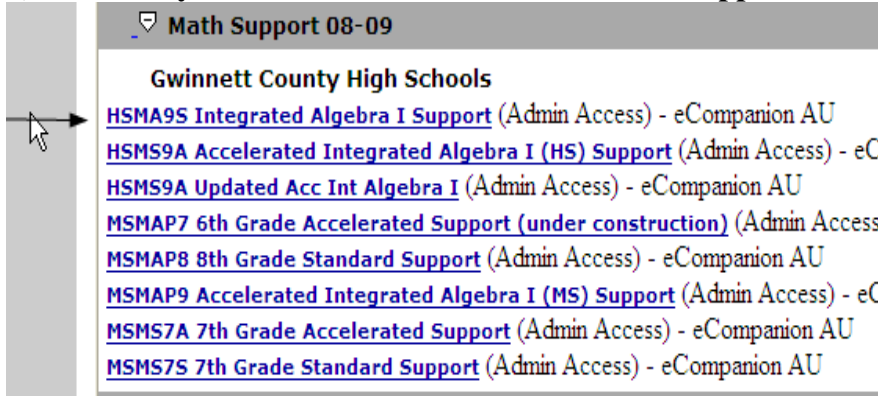

How to Begin the Integrated Algebra I Support Tutorial

- 1) Go to www.gwinnettk12online.net
- 2) Login: student ID
Password: gwinnett

- 3) Click on your tutorial name under the “Math Support 08-09” Term