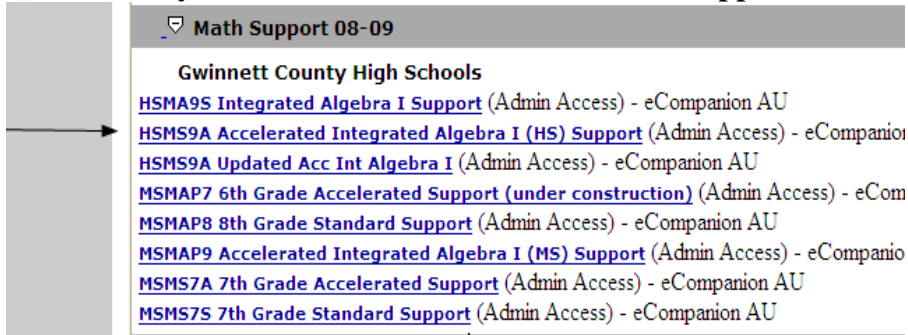

How to Begin Accelerated Integrated Algebra I Support Tutorial

- 1) Go to www.gwinnettk12online.net
- 2) Login: student ID
Password: gwinnett

- 3) Click on your tutorial name under the “Math Support 08-09” Term